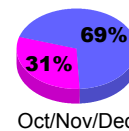

Membership Results
2012-2013

Membership
2011-2012

Month	Net Memb Goal	Actual New Memb	Actual Dropped Memb	Gain/Loss of Memb	Gain/Loss of Memb
Jul/Aug/Sep	0	20	-34	-14	-1
Oct/Nov/Dec	0	21	-34	-13	-6
Jan/Feb/Mar	0	0	0	0	-6
Totals	0	41	-68	-27	-13

Membership Results 2012-2013

Goal, New, Dropped, Gain/Loss

Comparison of Membership Gain/Loss

Current Year Compared to the Previous Year

Gender Comparison 2012-2013

Jan/Feb/Mar

Male

Female