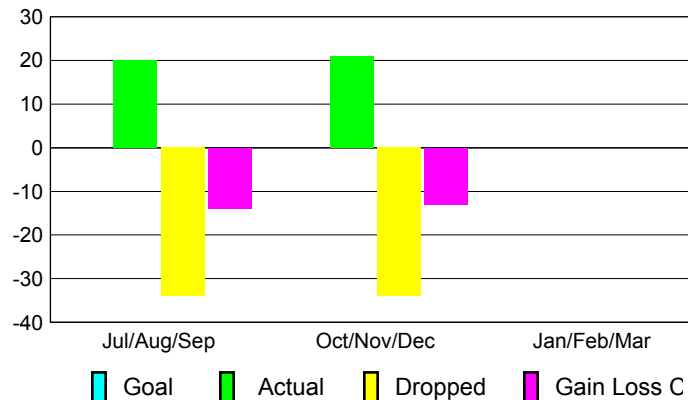

Membership Results 2012-2013

Goal, New, Dropped, Gain/Loss

Comparison of Membership Gain/Loss

Current Year Compared to the Previous Year