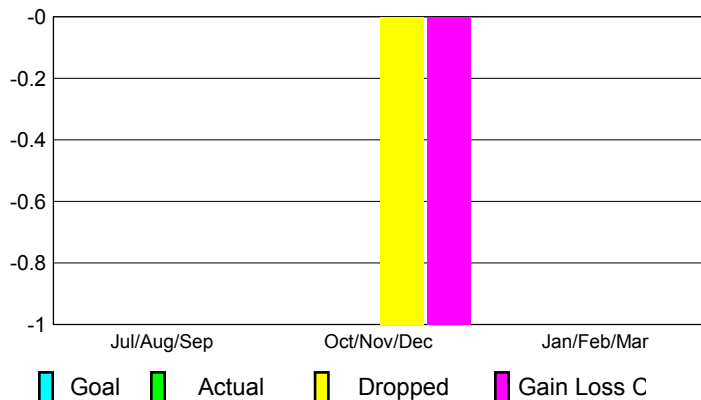

2012-2013 GMT Reports for District (or Undistricted) **District 45**

GMT: **EDWARD J LECIUS**

Location: **VERMONT**

GMT CA: **1**

CLUBS

Club Results
2012-2013

Clubs
2011-2012

Month	New Club Goal	Actual New Clubs	Actual Dropped Clubs	Gain/Loss of Clubs	Gain/Loss of Clubs
Jul/Aug/Sep	0	0	0	0	0
Oct/Nov/Dec	0	0	-1	-1	0
Jan/Feb/Mar	0	0	0	0	0
Totals	0	0	-1	-1	0

Club Results 2012-2013

Goal, New, Dropped, Gain/Loss

Comparison of Club Gain/Loss

Current Year Compared to the Previous Year

YTD Status Quo Clubs 2012-2013

Status Quo Clubs Compared to Status Quo Members

MEMBERSHIP